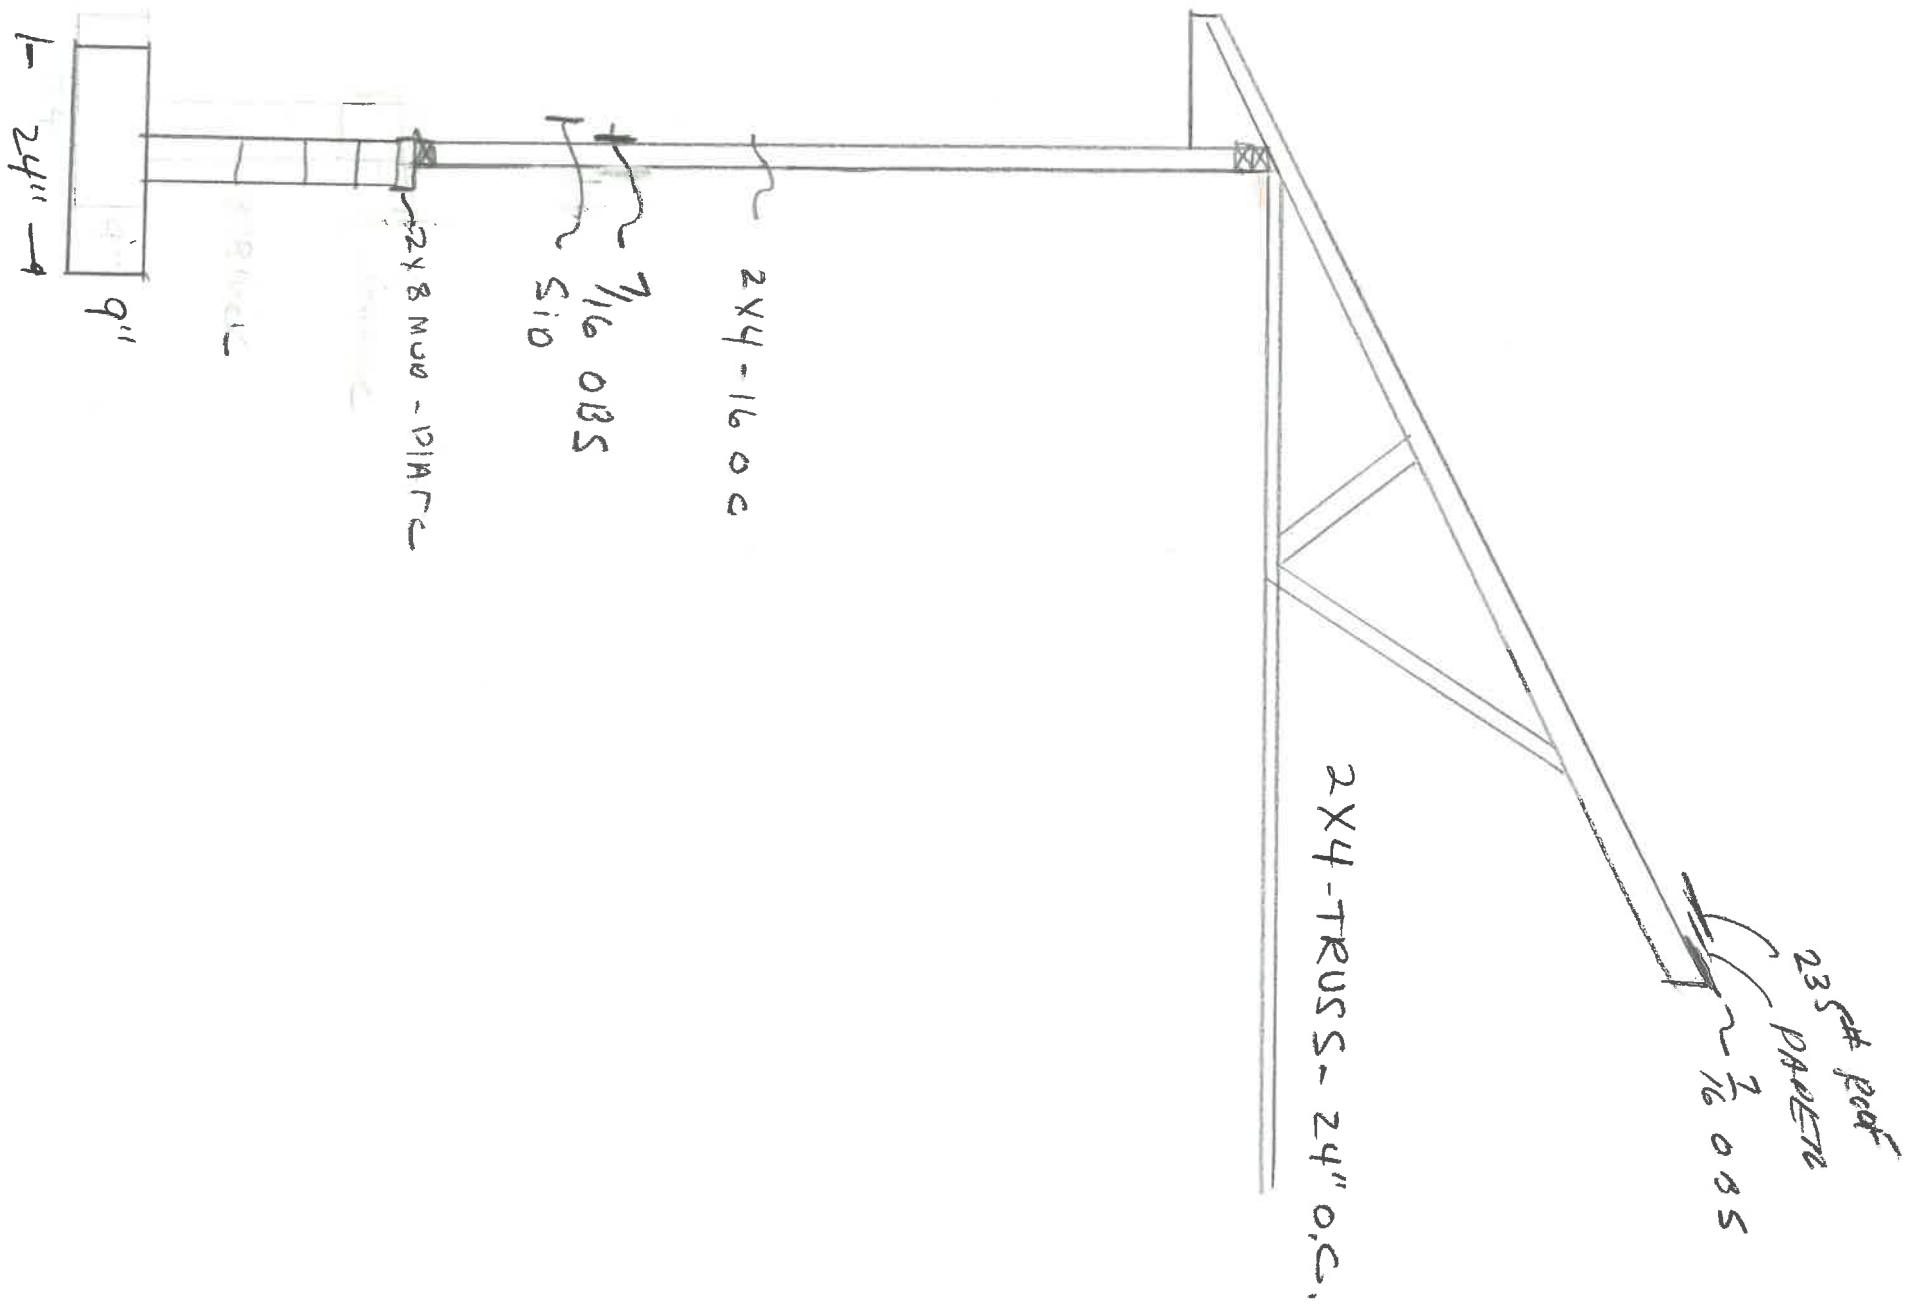

~~CHANGE~~  
~~THIS~~  
~~MEASUREMENT~~

90 Bordeaux

1/4 = 1'

Tom Young

EXIST

FRONT

TOM YOUNG

To M 40005